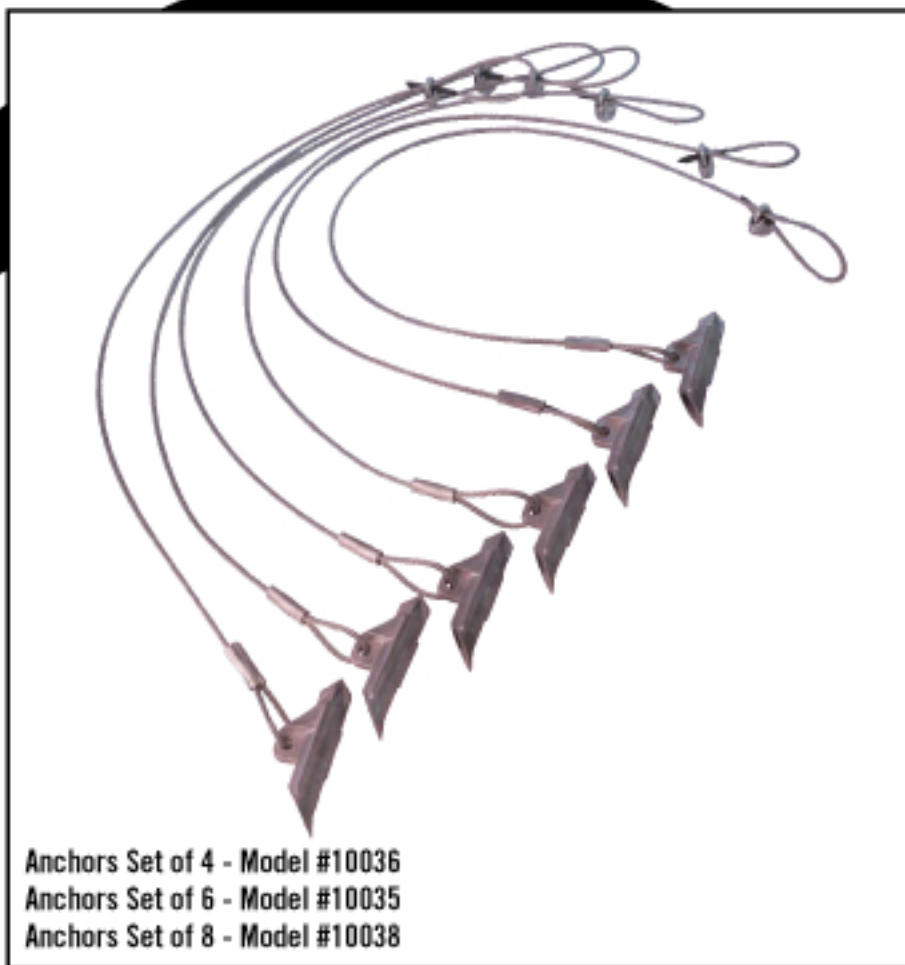

# Shelter Accessories Series Easy Hook® Anchors

## Securely Anchor A Shelter To Grass Or Unpacked Soil

- Drive the Easy Hook® into place for maximum stability.
- Used to securely anchor a shelter to all surfaces, including grass, rocky soil, gravel or asphalt.
- Kit includes anchors, drive rod and hardware.

**Great For:** Larger single pipe shelters, garages and buildings and any soil condition.

- One full-color graphic retail package.

**Model #10035  
#10036 / #10038**

**Packaging Specifications:**

**Model #10036**