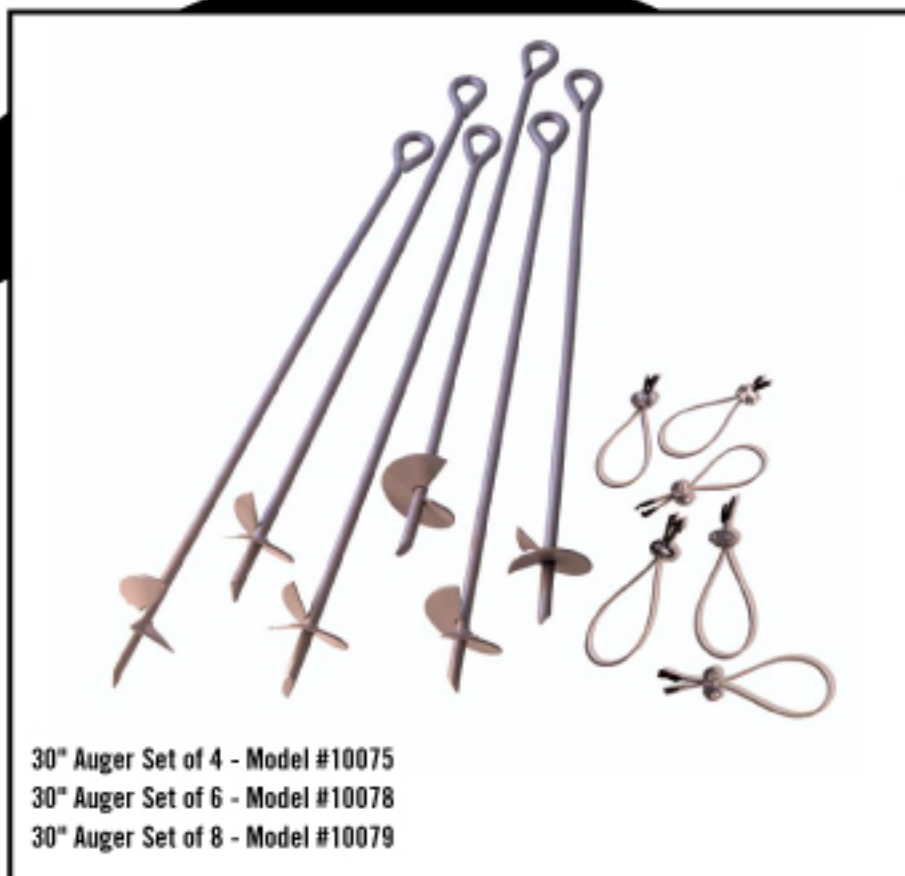

Shelter Accessories Series 30" Auger Anchors

30" Auger Set of 4 - Model #10075

30" Auger Set of 6 - Model #10078

30" Auger Set of 8 - Model #10079

Securely Anchor A Shelter To Grass Or Unpacked Soil

- Heavy duty powder coated steel construction.
- Innovative corkscrew design digs in fast and holds tight.
- Portable and reusable. Comes in 4, 6 or 8 packs.
- Kit includes anchors and hardware.

Great For: Garages, sheds and larger canopies.

- One full-color graphic retail package.

**Model #10075
#10078 / #10079**

Packaging Specifications:

Model #10075

- Pallet qty: 60
- Container qty: 3,915
- Total weight: 8 lbs.
- Box dimensions:
28.1 x 5 x 4.8 in

Model #10078

- Pallet qty: 60
- Container qty: 2,874
- Total weight: 11 lbs.
- Box dimensions:
30.5 x 6.7 x 4.5 in.

Model #10079

- Pallet qty: 60
- Container qty: 2,358
- Total weight: 14 lbs.
- Box dimensions:
27.6 x 8.7 x 4.5 in.